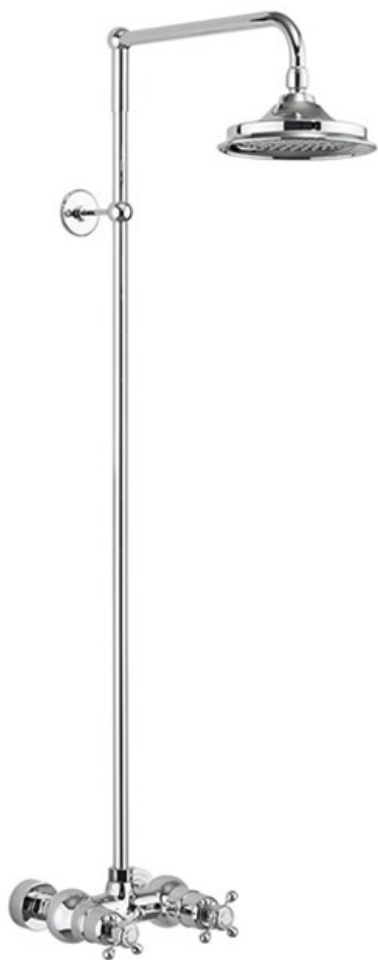

### Eden Thermostatic Exposed Shower Bar Valve Single Outlet with Rigid Riser and Swivel Shower Arm with 6 inch rose

Code	Name
EF1S	Eden Thermostatic Exposed Shower Bar Valve Single Outlet with Swivel Shower Arm (excluding Shower Head and Rigid Riser)
V16	6 inch shower rose
V21	Standard vertical riser (with one adjustable vertical riser wall bracket)

#### Technical Specification

**Finishes :** Chrome plated

**Product Type :** Traditional

**Material :** Mixer bodies are made of all brass construction. Shower roses are made of ABS or ABS/Brass.

#### Additional information

V22 Extended vertical riser is available if required and can be ordered as an option

Traditional brass body, Claremont handles, with ceramic indices

18mm diameter vertical brass shower riser

355mm adjustable swivel shower arm

6" AirBurst shower head

Image shown is with 6 inch rose.

The shower head has anti-limescale silicon nipples.

System Pressure	0.2 bar	0.5 bar	1 bar	2 bar	3 bar
12 inch rose	3.46	4.2	7.81	11.7	14.73
6 inch rose	3.36	4.99	7.11	10.71	12.96
9 inch rose	3.14	4.04	6.38	9.73	12.18