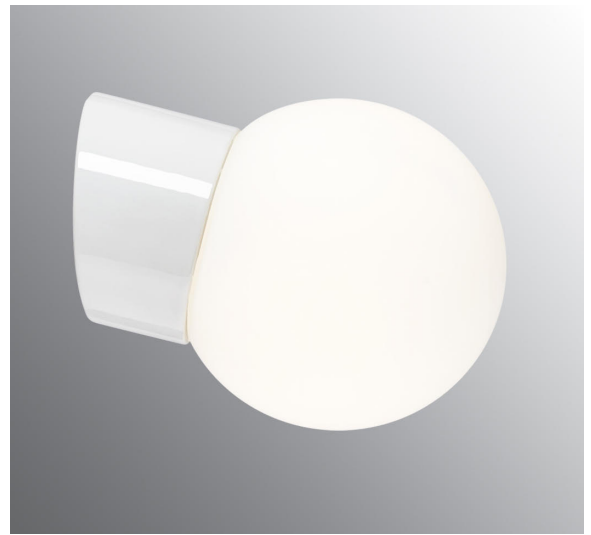

Product No. **6044-500-10**
 S No.
 EAN No. **7312906044006**

Classic Globe

The Classic series is an old favourite of our assortment. Ideal in most areas where functionality and timeless design are the key words. Classic is available in different combinations and are also available with a grey or a brown glazed base as option.

Specification

Base material	Porcelain
Lampholder	E27
Light source	Max 75W (not incl.)
Voltage	230V
Installation	Wall
Base colour	White NCS S 1502-G50Y
Safety class	II
Protection class	IP54
Energy class	-
T _a	-30 - +25
Height	193 mm
Diameter Ø	150 mm
Glass	Matt opal
Thread	84,5 mm
Weight	0,98 kg
Design	Ifö Electric

Installation

Insert the mains supply cable through the bottom inlet. Fix the light fitting to a wall with suitable screws. Connect the leads to the mantle screws and attach the lamp holder. Insert a light source and fasten the shade by turning it clockwise. Make sure the gasket between the glass and base is in place.

Technical information

Silicone gasket between glass and base. Two Ø 5mm holes with CC measurement 60-66 mm for installation. One bottom inlet for two mains supply cable. Terminals for connection of max 2 x 2,5 mm². Bridging is possible. Bottom inlet, one knock out openings.