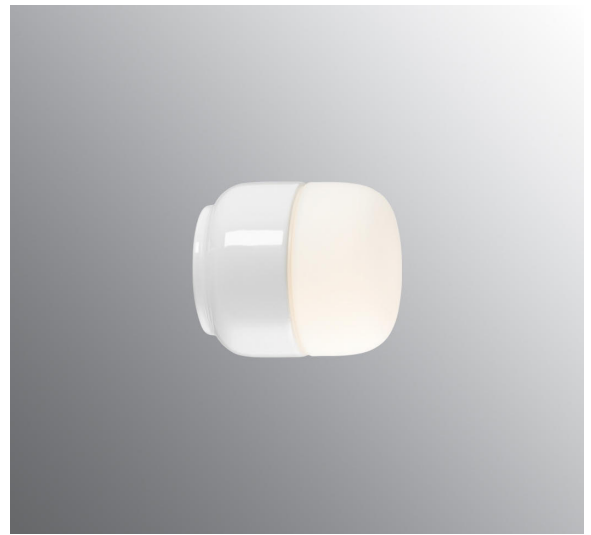

Product No. **8301-209-10**
 S No.
 EAN No. **7312908301909**

Ohm 100/110 Sauna

A family of porcelain luminaires for walls, ceilings and tables. Designed by Kauppi & Kauppi, the soft curves and restrained silhouette references to both Scandinavian design and ancient Japanese tableware.

Specification

Base material	Porcelain
Lampholder	G9
Light source	Max 25W wall (incl.)
Voltage	230V
Installation	Wall
Base colour	White NCS S 1502-G50Y
Safety class	II
Protection class	IP44
Energy class	-
T _a	Max +125
Height	108 mm
Diameter Ø	98 mm
Glass	Matt opal
Thread	84,5 mm
Weight	0,73 kg
Design	Kauppi & Kauppi

Installation

Insert the mains supply cable through the bottom inlet. Fix the light fitting to the wall or to the ceiling with suitable screws. Connect the leads via the terminal connection. Fasten the lamp holder. Insert a light source and then fasten the shade by turning it clockwise. Make sure the gasket between the glass and base is in place.

Technical information

Silicone gasket between glass and base. Four Ø 5mm holes for installation. Two holes CC measurement 61 mm, alternatively two hidden holes CC measurement 45 mm. One bottom inlet for two mains supply cable. Terminal connection of max 2 x 2,5 mm². Bridging is possible. Bottom inlet. No knock out openings. The luminaire is designed to be installed in ambient temperatures of up to 125 °C. Also approved for steam rooms. Sauna light source, halogen, G9, 25W included.