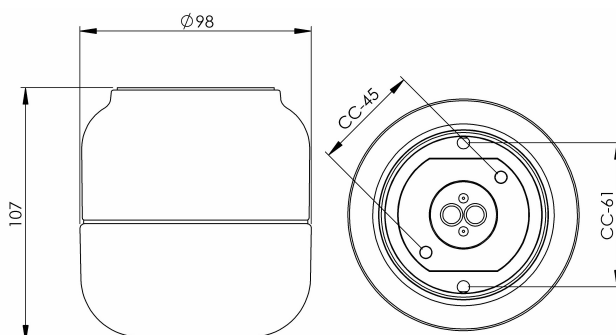

Specification

Base material	Porcelain
Lampholder	G9
Light source	Max 25W wall (incl.)
Voltage	230V
Installation	Wall
Base colour	White NCS S 1502-G50Y
Safety class	II
Protection class	IP44
Energy class	-
T _a	Max +125
Height	108 mm
Diameter Ø	98 mm
Glass	Matt opal
Thread	84,5 mm
Weight	0,73 kg
Design	Kauppi & Kauppi

Installation

Insert the mains supply cable through the bottom inlet. Fix the light fitting to the wall or to the ceiling with suitable screws. Connect the leads via the terminal connection. Fasten the lamp holder. Insert a light source and then fasten the shade by turning it clockwise. Make sure the gasket between the glass and base is in place.

Technical information

Silicone gasket between glass and base. Four Ø 5mm holes for installation. Two holes CC measurement 61 mm, alternatively two hidden holes CC measurement 45 mm. One bottom inlet for two mains supply cable. Terminal connection of max 2 x 2,5 mm². Bridging is possible. Bottom inlet. No knock out openings. The luminaire is designed to be installed in ambient temperatures of up to 125 °C. Also approved for steam rooms. Sauna light source, halogen, G9, 25W included.