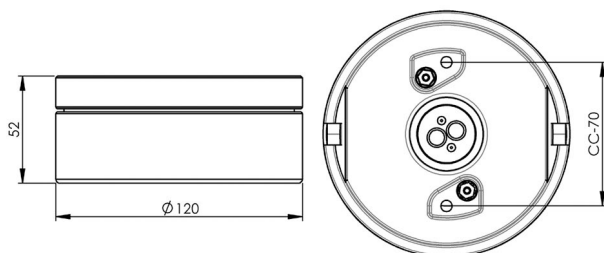

Product No. **7350-400-12**
 S No. **4212085**
 EAN No. **7312907350120**

Cool low

A smart and slick external downlight of ceramic in a timeless elegant design. Suitable both indoors and outdoors.

Specification

Base material	Porcelain
Lampholder	GX53
Light source	Max 13W (not incl.)
Voltage	230V
Installation	Ceiling
Base colour	Grey NCS S 6502-G
Safety class	II
Protection class	IP23
Energy class	A++ - B
T _a	
Height	52 mm
Diameter Ø	120 mm
Glass	-
Thread	99 mm
Weight	0,8 kg
Design	Håkan Svennesson SD

Installation

Insert the mains supply cable through the bottom inlet. Remove the lamp holder. Fix the light fitting to the wall or to the ceiling with suitable screws. Connect the leads to the terminals. Fasten the lamp holder. Insert a light source and then tighten the upper part of the light fitting by turning it clockwise. Make sure the gasket between the two ceramic parts is in place.

Technical information

Silicone gasket between glass and base. Two Ø 5 mm holes for installation, CC measurement 70 mm. One bottom inlet for two mains supply cable. Terminal for connection of max 3 x 2.5 mm². Bridging is possible. Bottom inlet and two knock out openings.