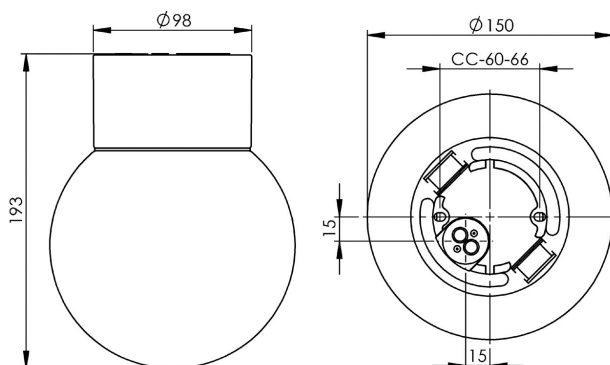

Specification

Base material	Porcelain
Lampholder	E27
Light source	E27, max 75W (not incl.)
Voltage	230V
Installation	Ceiling/wall
Base colour	Black NCS S 9000-N
Safety class	II
Protection class	IP54
Energy class	-
T _a	-30 - +25
Height	193 mm
Diameter Ø	150 mm
Glass	Shiny opal
Thread	84,5 mm
Weight	0,98 kg
Design	Ifö Electric

Installation

Insert the mains supply cable through the bottom inlet. Fix the light fitting to wall or ceiling with suitable screws. Connect the leads to the mantle screws and attach the lamp holder. Fasten the shade by turning it clockwise. Make sure the gasket between the glass and base is in place.

Technical information

Silicone gasket between glass and base. Two Ø 5mm hole for installation. Two holes CC measurement 60 -66 mm. One bottom inlet for two mains supply cable. Two mantle screws for connection of max 3 x 2,5 mm². Bridging is possible. Bottom inlet, two knock out openings. Our shades are all unique, minor variations may occur.