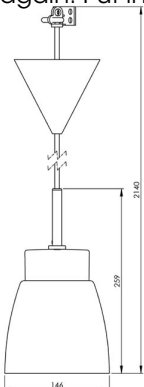

Installation

Smycka comes with textile cord and a ceiling rose with terminal block along with an accompanying lamp plug. Chose to either connect the terminal block to the lamp plug and plug it in or connect the terminal block directly to the ceiling box. Unscrew the shield ring, put the shade in place and fasten the shield ring that secures the shade again. Put in a light source.