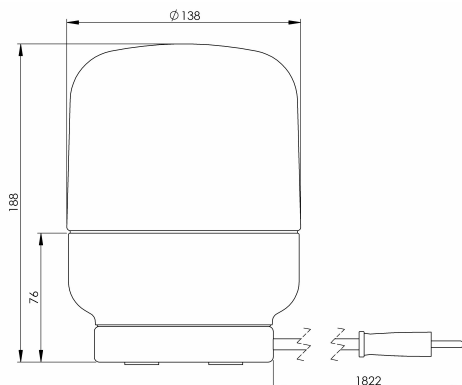

Installation

Connect the plug to the socket.

Technical information

Table luminaire in porcelain and glass with a wooden base in ash. Equipped with a two-meter textile cord with dimmer switch and EU plug class II. Silicone gasket between glass and base.

Maintenance

Switch off the power to the fixture. Remove the shade and clean it. Do not use cleaning agents containing solvents. Change the LED module if necessary. Check the gasket and change it if necessary. Replace the shade.

Spare parts

Shade: 1-6168-10
Gasket: 02789

If the luminaire is modified the person responsible for the modification shall be considered manufacturer. Subject to errors in text. We reserve the right to change the technical specifications (without notice).