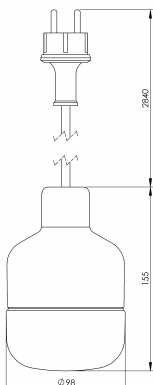

### Specification

Base material	Porcelain
Lampholder	G9
Light source	Max 20W (not incl.)
Voltage	230V
Installation	Ceiling
Base colour	Black NCS S 9000-N
Safety class	II
Protection class	IP44
Energy class	-
T <sub>a</sub>	-30 - +25
Height	155 mm
Diameter Ø	98 mm
Glass	Matt opal
Thread	84,5 mm
Weight	1,22 kg
Design	Kauppi & Kauppi

### Technical information

Equipped with rubber cable (3m) and plug connection. The luminaire is approved for use in IP44-rated areas.