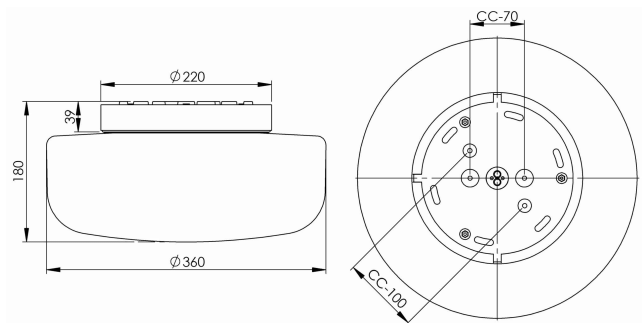

Solenne 360/175

Solenne is designed by Kauppi & Kauppi and includes a total of seven lighting fixtures, all with generous matt opal glass shades and black or white glazed porcelain bases. Four of the fixtures follow our traditional range for ceiling, wall, and facade with IP44 ratings suitable for both indoor and outdoor installations. The collection also includes three more novel types of lighting fixtures, taking our pressed porcelain to new indoor contexts. Solenne includes a grand pendant with a corresponding porcelain ceiling cup, a new table luminaire with a wooden base, and Ifö Electric's very first floor lamp.

EAN / GTIN	7312908443166
E-number	7509655
Article no.	8443-500-16
Type designation	51831/E27

Specification

Base colour	Black (NCS S 9000-N)
Glass	Matt opalglas
Glass thread (mm)	184 mm
Glass gasket	Silicone
Diameter (mm)	360
Height (mm)	176
Lamp holder	E27
Light source	E27, max 2x25W (not incl.)
Lighting control	E27, max 2x25W (not incl.)
Rated voltage	230V
IP class	IP44
Insulation class	I
D class	No
IK class	IK02
Ta	-30 - +25
Installation	Ceiling/wall
CC measurement (mm)	70, 101
Knock out opening	3
Cable inlet	Bottom inlet
Cable glands	Bottom inlet
Bridging	Yes
Surface mounted cable	Yes
Connection	Terminal block
Family	Solenne
Design	Kauppi & Kauppi

Spare parts

Shade Solenne 360, Article no.: 1-6166-30
Gasket silicone for bayonett 184mm, Article no.: 1-03397

If the luminaire is modified the person responsible for the modification shall be considered manufacturer. Subject to errors in text. We reserve the right to change the technical specifications (without notice).